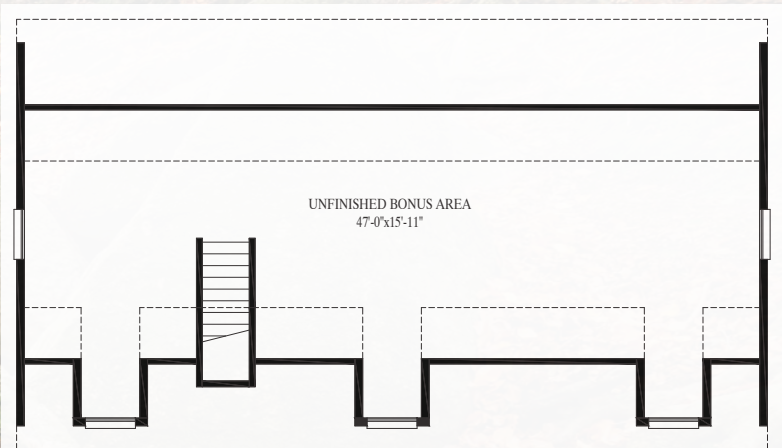

Brook Haven

Limited Edition

MBSP
MODULAR BUILDING
SYSTEMS OF PA

Virginia Homes

MULTI-UNIT MODULAR SOLUTIONS

Brook Stone

1320 SQ. FT. LIVING AREA

27'6" x 48'0"

Stoney Brook

1430 SQ. FT. LIVING AREA

27'6" x 52'0"

New Haven

1320 SQ. FT. LIVING AREA 1ST FLOOR

27'6" x 48'0"

**Unfinished BONUS Area
762 SQ. FT. LIVING AREA**

27'6" x 48'0"

Fair Haven

805 SQ. FT. LIVING AREA 1ST FLOOR

27'6" x 30'0"

805 SQ. FT. LIVING AREA 2ND FLOOR

27'6" x 30'0"