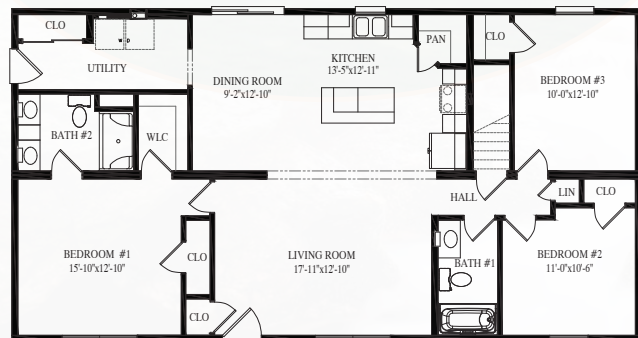

Brook Haven

Limited Edition

MBSP
MODULAR BUILDING
SYSTEMS OF PA

Virginia Homes

MULTI-UNIT MODULAR SOLUTIONS

Brook Stone

1320 SQ. FT. LIVING AREA

27'6" x 48'0"

Stoney Brook

1430 SQ. FT. LIVING AREA

27'6" x 52'0"

New Haven

1320 SQ. FT. LIVING AREA 1ST FLOOR

27'6" x 48'0"

**Unfinished BONUS Area
762 SQ. FT. LIVING AREA**

27'6" x 48'0"

Fair Haven

805 SQ. FT. LIVING AREA 1ST FLOOR

27'6" x 30'0"

805 SQ. FT. LIVING AREA 2ND FLOOR

27'6" x 30'0"