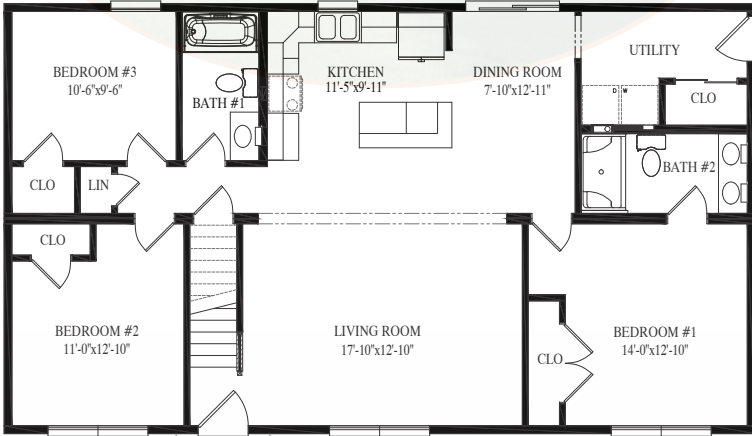

Brook Haven

Limited Edition

MBSP
MODULAR BUILDING
SYSTEMS OF PA

Virginia Homes

MULTI-UNIT MODULAR SOLUTIONS

Brook Stone

1320 SQ. FT. LIVING AREA

27'6" x 48'0"

Stoney Brook

1430 SQ. FT. LIVING AREA

27'6" x 52'0"

New Haven

1320 SQ. FT. LIVING AREA 1ST FLOOR

27'6" x 48'0"

**Unfinished BONUS Area
762 SQ. FT. LIVING AREA**

27'6" x 48'0"

Fair Haven

805 SQ. FT. LIVING AREA 1ST FLOOR

27'6" x 30'0"

805 SQ. FT. LIVING AREA 2ND FLOOR

27'6" x 30'0"