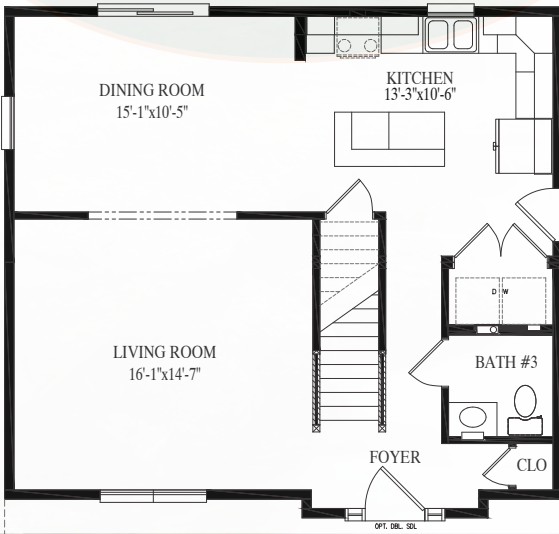

Brook Haven

Limited Edition

MBSP
MODULAR BUILDING
SYSTEMS OF PA

Virginia Homes

MULTI-UNIT MODULAR SOLUTIONS

Brook Stone

1320 SQ. FT. LIVING AREA

27'6" x 48'0"

Stoney Brook

1430 SQ. FT. LIVING AREA

27'6" x 52'0"

New Haven

1320 SQ. FT. LIVING AREA 1ST FLOOR

27'6" x 48'0"

**Unfinished BONUS Area
762 SQ. FT. LIVING AREA**

27'6" x 48'0"

Fair Haven

805 SQ. FT. LIVING AREA 1ST FLOOR

27'6" x 30'0"

805 SQ. FT. LIVING AREA 2ND FLOOR

27'6" x 30'0"