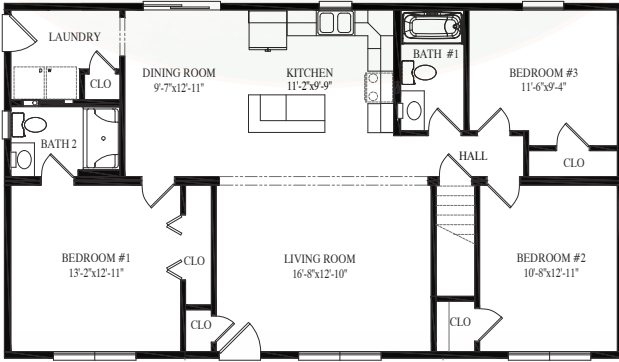

Brook Haven

Limited Edition

MBSP
MODULAR BUILDING
SYSTEMS OF PA

Virginia Homes

MULTI-UNIT MODULAR SOLUTIONS

Brook Stone

1320 SQ. FT. LIVING AREA

27'6" x 48'0"

Stoney Brook

1430 SQ. FT. LIVING AREA

27'6" x 52'0"

New Haven

1320 SQ. FT. LIVING AREA 1ST FLOOR

27'6" x 48'0"

**Unfinished BONUS Area
762 SQ. FT. LIVING AREA**

27'6" x 48'0"

Fair Haven

805 SQ. FT. LIVING AREA 1ST FLOOR

27'6" x 30'0"

805 SQ. FT. LIVING AREA 2ND FLOOR

27'6" x 30'0"