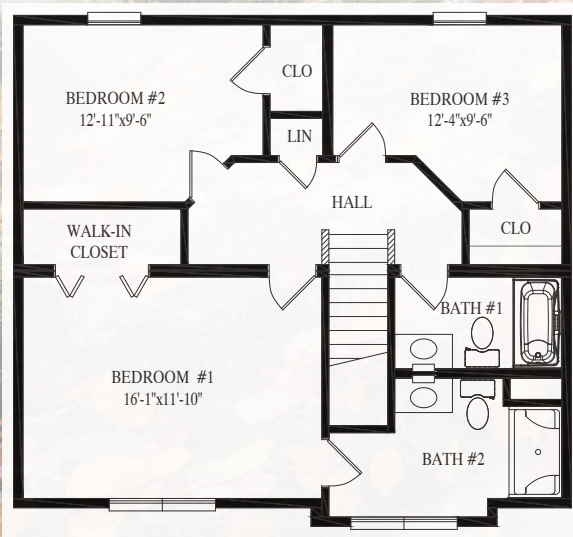

Brook Haven

Limited Edition

MBSP
MODULAR BUILDING
SYSTEMS OF PA

Virginia Homes

MULTI-UNIT MODULAR SOLUTIONS

Brook Stone

1320 SQ. FT. LIVING AREA

27'6" x 48'0"

Stoney Brook

1430 SQ. FT. LIVING AREA

27'6" x 52'0"

New Haven

1320 SQ. FT. LIVING AREA 1ST FLOOR

27'6" x 48'0"

**Unfinished BONUS Area
762 SQ. FT. LIVING AREA**

27'6" x 48'0"

Fair Haven

805 SQ. FT. LIVING AREA 1ST FLOOR

27'6" x 30'0"

805 SQ. FT. LIVING AREA 2ND FLOOR

27'6" x 30'0"