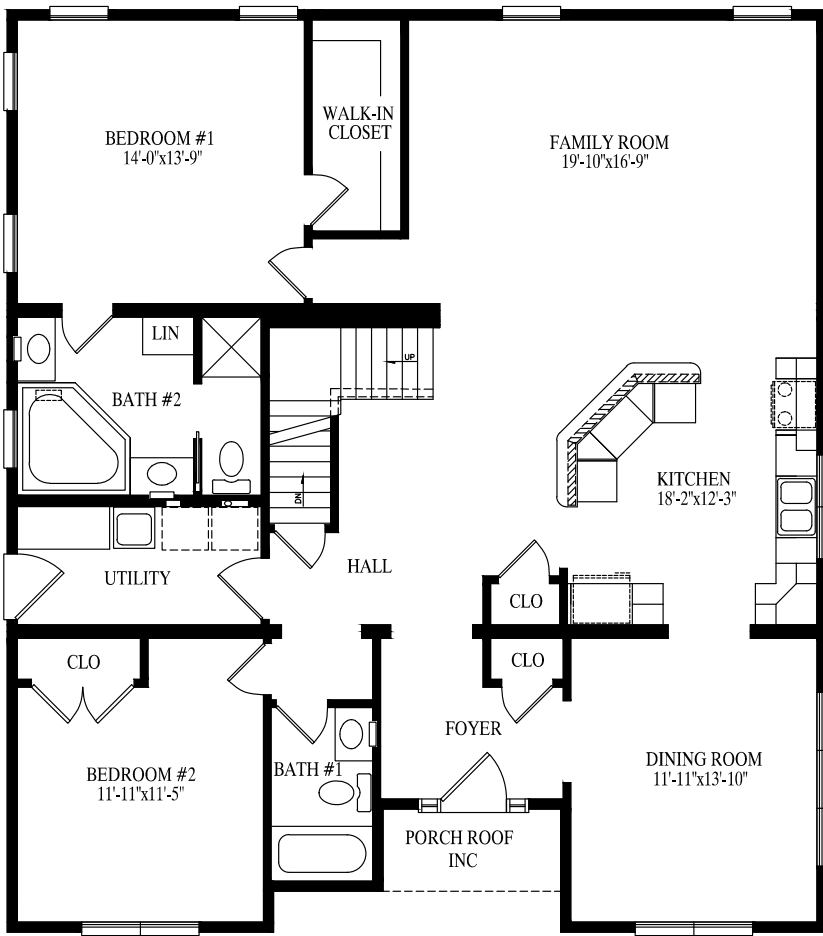

27' 6" x 56' Ranch
1540 sq. ft.

MILL RUN

MONTOUR

Montour

34' 6" x 52' Ranch
1608 sq. ft.

Pebble Creek

49' x 40' Ranch

1628 sq. ft. first floor

CEDAR KNOLL

BROOK PARK

Brook Park

27' 6" x 64' Ranch
1727 sq. ft.

Spring Grove

45' x 40' Ranch

1737 sq. ft. first floor

2363 sq. ft. first & second floors

SPRING GROVE

WILLOW CREEK

Willow Creek

27' 6" x 64' Ranch

1760 sq. ft.

Boones Creek

41' 4" x 60' Ranch

1870 sq. ft.

BOONES CREEK

SOUTH HILL

South Hill

44' x 59' 1" Ranch
2155 sq. ft.

Popular Exterior Options...

Single Unit Extension

Bump Out

Reverse Gable