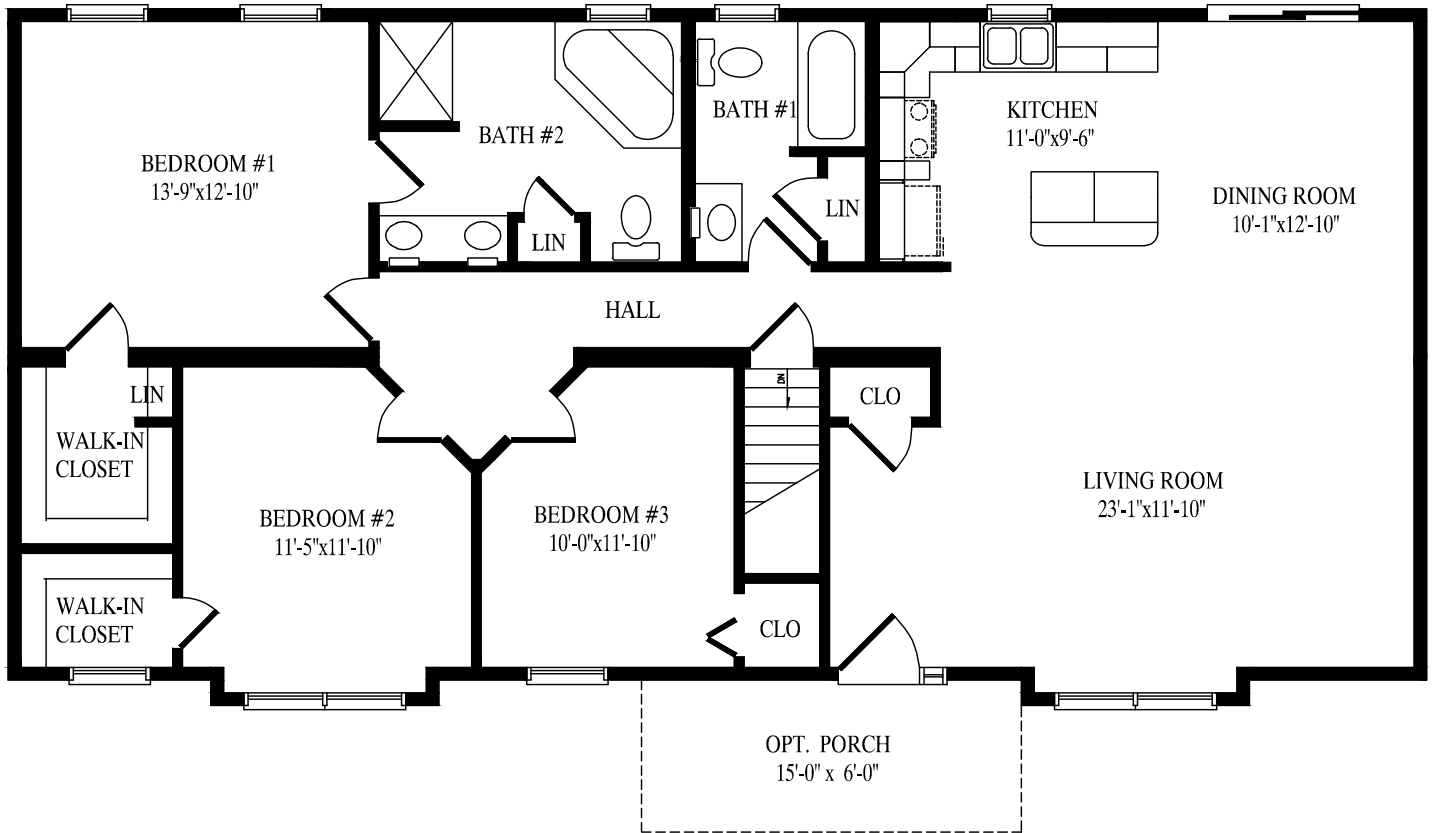

48' x 40' Ranch

1709 sq. ft. first floor

2274 sq. ft. first & second floors

Briar Ridge

27' 6" x 50' Ranch

1375 sq. ft.

BRIAR RIDGE

STONE RIDGE

Stone Ridge

27' 6" x 52' Ranch
1430 sq. ft.

Timber Ridge

27' 6" x 56' Ranch

1503 sq. ft.

TIMBER RIDGE

LAUREL HILL

Laurel Hill

27' 6" x 56' Ranch
1540 sq. ft.

MILL RUN

MONTOUR

Montour

34' 6" x 52' Ranch
1608 sq. ft.

Pebble Creek

49' x 40' Ranch

1628 sq. ft. first floor