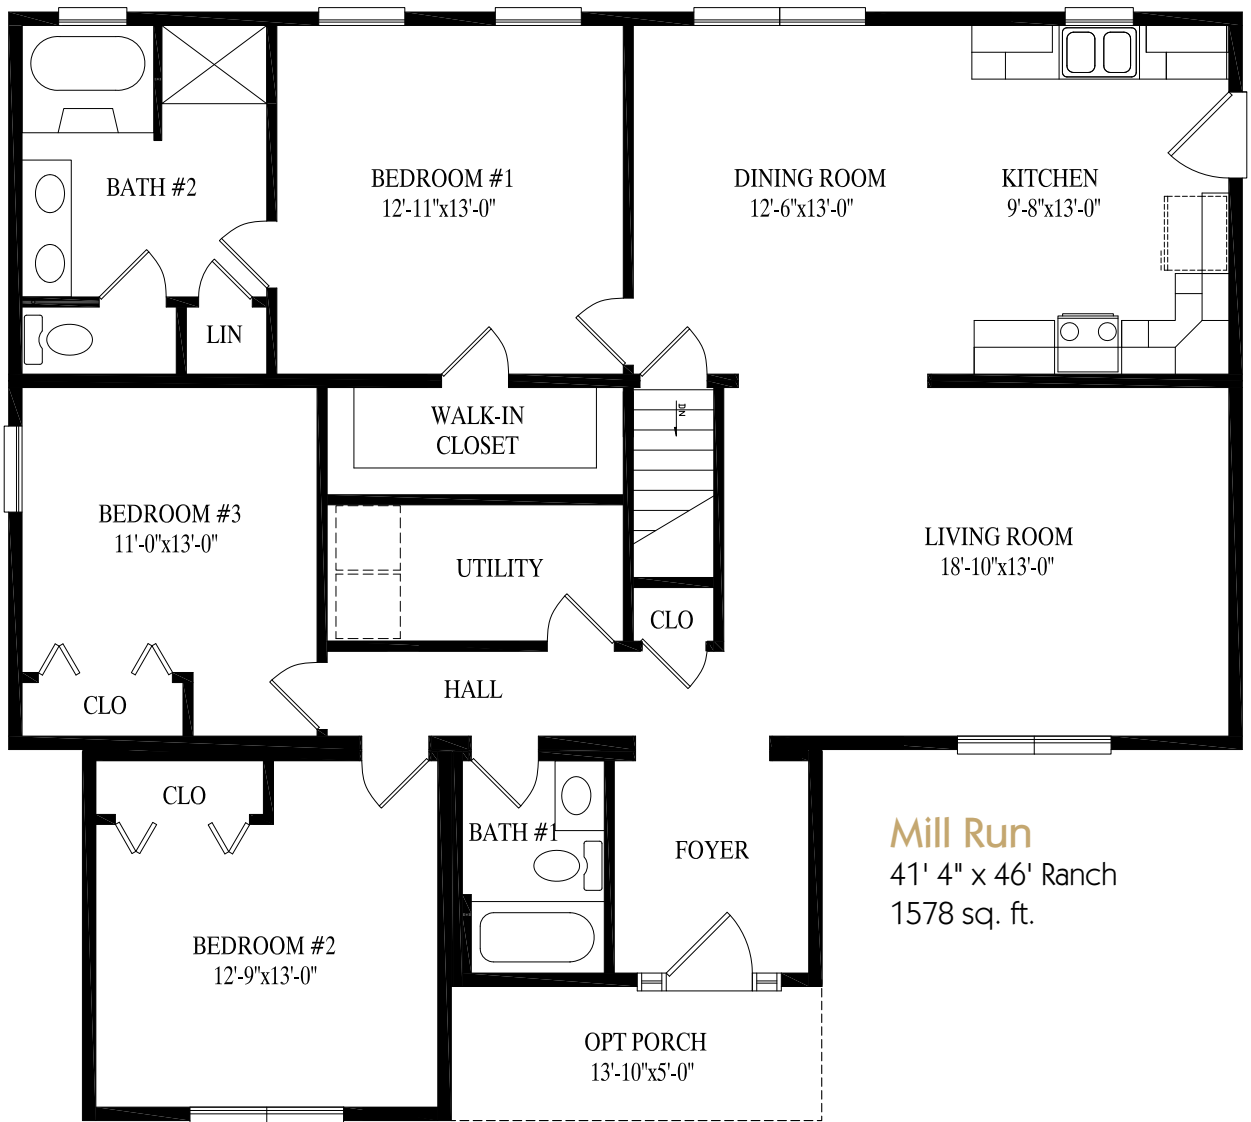

48' x 40' Ranch

1709 sq. ft. first floor

2274 sq. ft. first & second floors

Briar Ridge

27' 6" x 50' Ranch

1375 sq. ft.

BRIAR RIDGE

STONE RIDGE

Stone Ridge

27' 6" x 52' Ranch
1430 sq. ft.

Timber Ridge

27' 6" x 56' Ranch

1503 sq. ft.

TIMBER RIDGE

LAUREL HILL

Laurel Hill

27' 6" x 56' Ranch
1540 sq. ft.

MILL RUN

MONTOUR

Montour

34' 6" x 52' Ranch
1608 sq. ft.

Pebble Creek

49' x 40' Ranch

1628 sq. ft. first floor

2168 sq. ft. first & second floors

PEBBLE CREEK

MILL BROOK

Mill Brook

27' 6" x 62' Ranch
1705 sq. ft.

Cedar Knoll

27' 6" x 58' Ranch

1658 sq. ft.