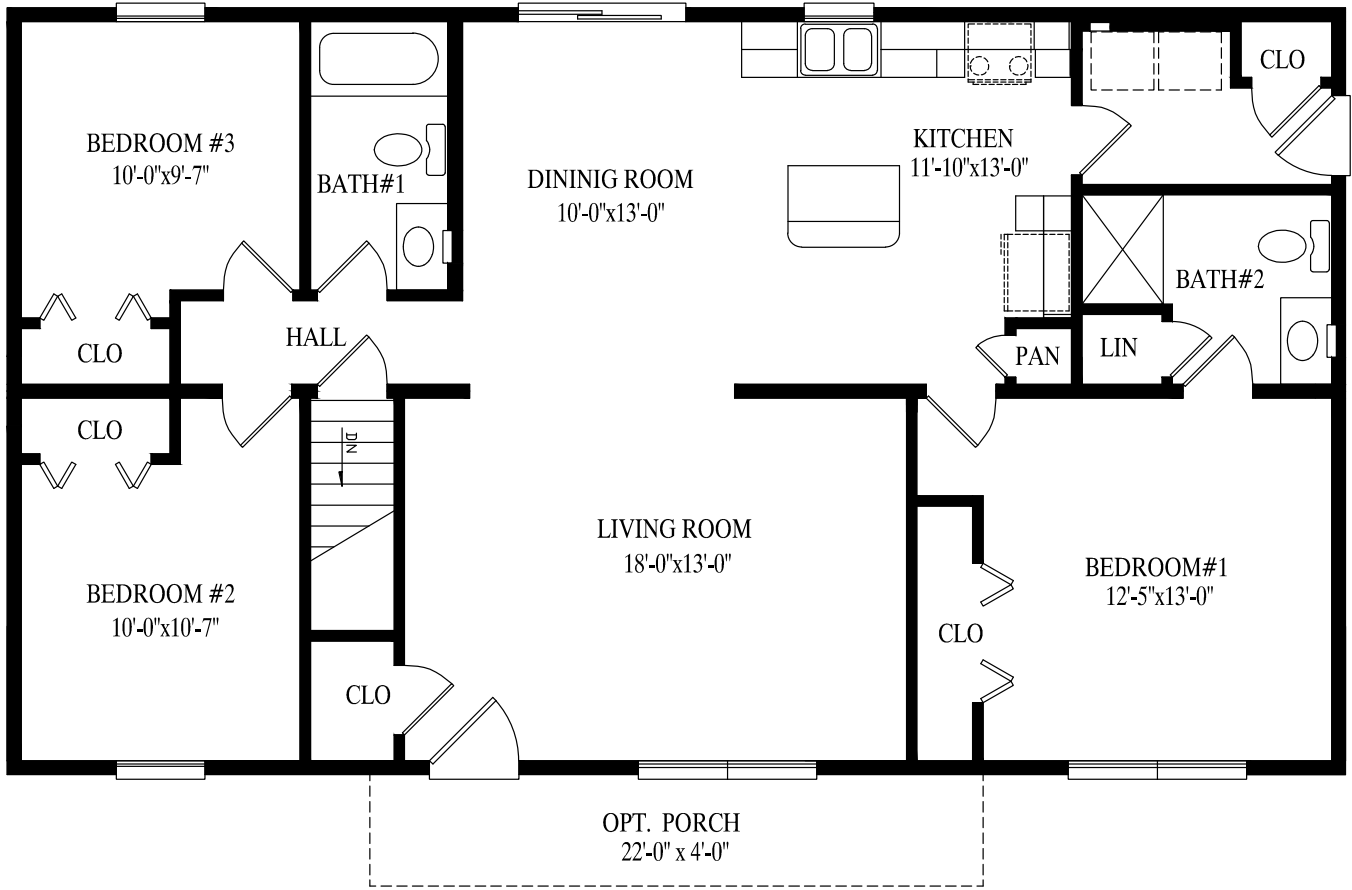

27' 6" x 44' Ranch
1210 sq. ft.

BREEZEWOOD

Wheatfield

27' 6" x 48' Ranch

1320 sq. ft.

WHEATFIELD

Hemlock Hill II

Hemlock Hill II

48' x 40' Ranch

1709 sq. ft. first floor

2274 sq. ft. first & second floors

Briar Ridge

27' 6" x 50' Ranch

1375 sq. ft.

BRIAR RIDGE

STONE RIDGE

Stone Ridge

27' 6" x 52' Ranch
1430 sq. ft.

Timber Ridge

27' 6" x 56' Ranch

1503 sq. ft.

TIMBER RIDGE

LAUREL HILL

Laurel Hill

27' 6" x 56' Ranch
1540 sq. ft.

MILL RUN

MONTOUR

Montour

34' 6" x 52' Ranch
1608 sq. ft.

Pebble Creek

49' x 40' Ranch

1628 sq. ft. first floor