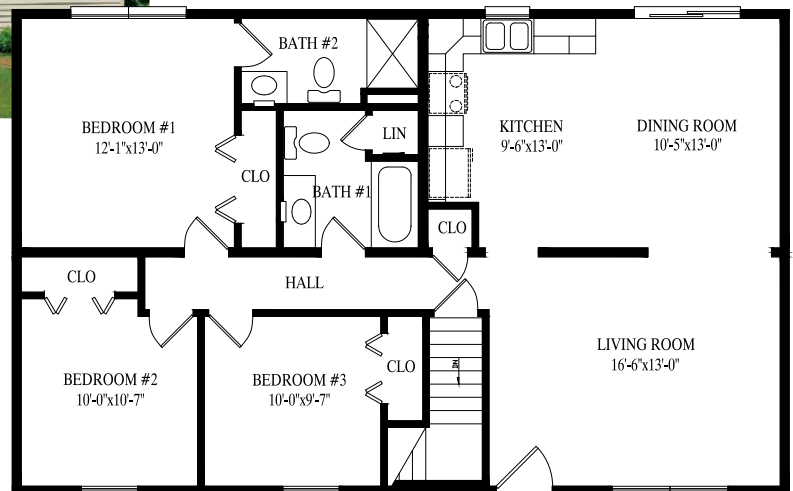

Building
AMERICA'S
Future... Today!

PROFESSIONAL
BUILDING
SYSTEMS, INC.

Ranch

Made in USA

OAKWOOD

Oakwood

27' 6" x 40' Ranch
1100 sq. ft.

Breezewood

27' 6" x 44' Ranch
1210 sq. ft.

BREEZEWOOD

Wheatfield

27' 6" x 48' Ranch

1320 sq. ft.

WHEATFIELD

Hemlock Hill II

Hemlock Hill II

48' x 40' Ranch

1709 sq. ft. first floor

2274 sq. ft. first & second floors

Briar Ridge

27' 6" x 50' Ranch

1375 sq. ft.

BRIAR RIDGE

STONE RIDGE

Stone Ridge

27' 6" x 52' Ranch
1430 sq. ft.

Timber Ridge

27' 6" x 56' Ranch

1503 sq. ft.

TIMBER RIDGE

LAUREL HILL

Laurel Hill