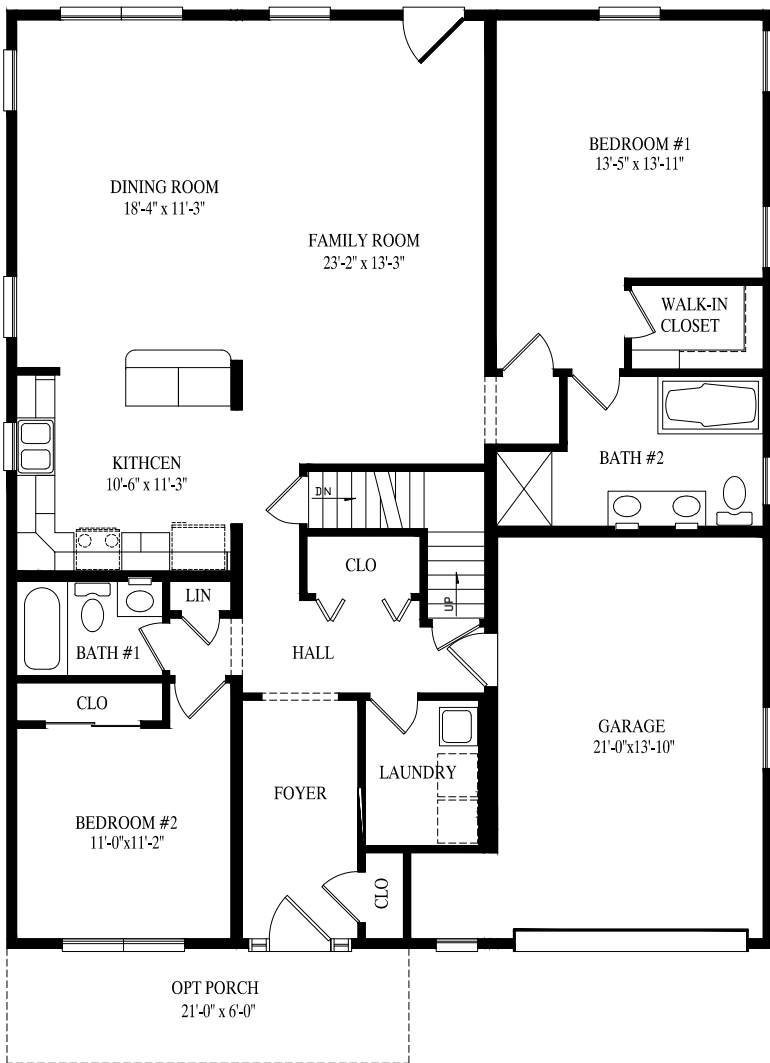

48' x 40' Ranch

1709 sq. ft. first floor

2274 sq. ft. first & second floors

Briar Ridge

27' 6" x 50' Ranch

1375 sq. ft.

BRIAR RIDGE

STONE RIDGE

Stone Ridge

27' 6" x 52' Ranch
1430 sq. ft.

Timber Ridge

27' 6" x 56' Ranch

1503 sq. ft.

TIMBER RIDGE

LAUREL HILL

Laurel Hill

27' 6" x 56' Ranch
1540 sq. ft.

MILL RUN

MONTOUR

Montour

34' 6" x 52' Ranch
1608 sq. ft.

Pebble Creek

49' x 40' Ranch

1628 sq. ft. first floor

2168 sq. ft. first & second floors

PEBBLE CREEK

MILL BROOK

Mill Brook

27' 6" x 62' Ranch
1705 sq. ft.

Cedar Knoll

27' 6" x 58' Ranch

1658 sq. ft.