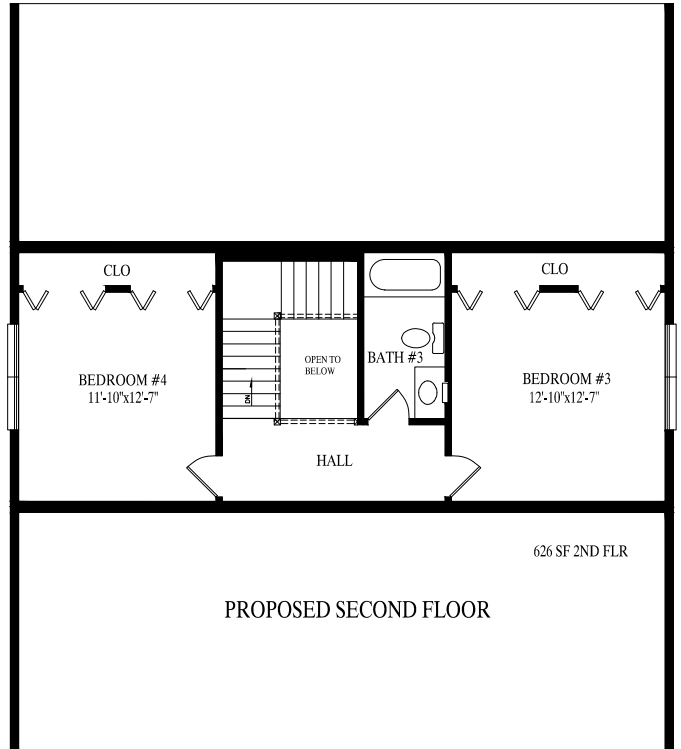

27' 6" x 56' Ranch
1540 sq. ft.

MILL RUN

MONTOUR

Montour

34' 6" x 52' Ranch
1608 sq. ft.

Pebble Creek

49' x 40' Ranch

1628 sq. ft. first floor

CEDAR KNOLL

BROOK PARK

Brook Park

27' 6" x 64' Ranch
1727 sq. ft.

Spring Grove

45' x 40' Ranch

1737 sq. ft. first floor

2363 sq. ft. first & second floors

SPRING GROVE

WILLOW CREEK

Willow Creek

27' 6" x 64' Ranch

1760 sq. ft.

Boones Creek

41' 4" x 60' Ranch

1870 sq. ft.

BOONES CREEK

SOUTH HILL

South Hill

44' x 59' 1" Ranch
2155 sq. ft.

Popular Exterior Options...

Single Unit Extension

Bump Out

Reverse Gable