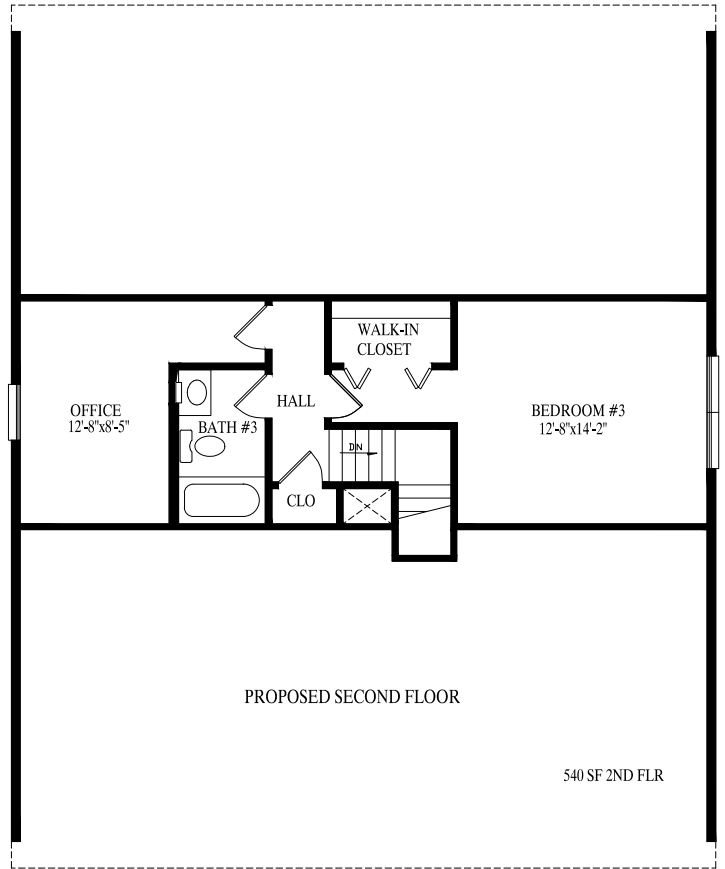

Stone Ridge

27' 6" x 52' Ranch
1430 sq. ft.

Timber Ridge

27' 6" x 56' Ranch

1503 sq. ft.

TIMBER RIDGE

LAUREL HILL

Laurel Hill

27' 6" x 56' Ranch
1540 sq. ft.

MILL RUN

MONTOUR

Montour

34' 6" x 52' Ranch
1608 sq. ft.

Pebble Creek

49' x 40' Ranch

1628 sq. ft. first floor

2168 sq. ft. first & second floors

PEBBLE CREEK

MILL BROOK

Mill Brook

27' 6" x 62' Ranch
1705 sq. ft.

Cedar Knoll

27' 6" x 58' Ranch

1658 sq. ft.