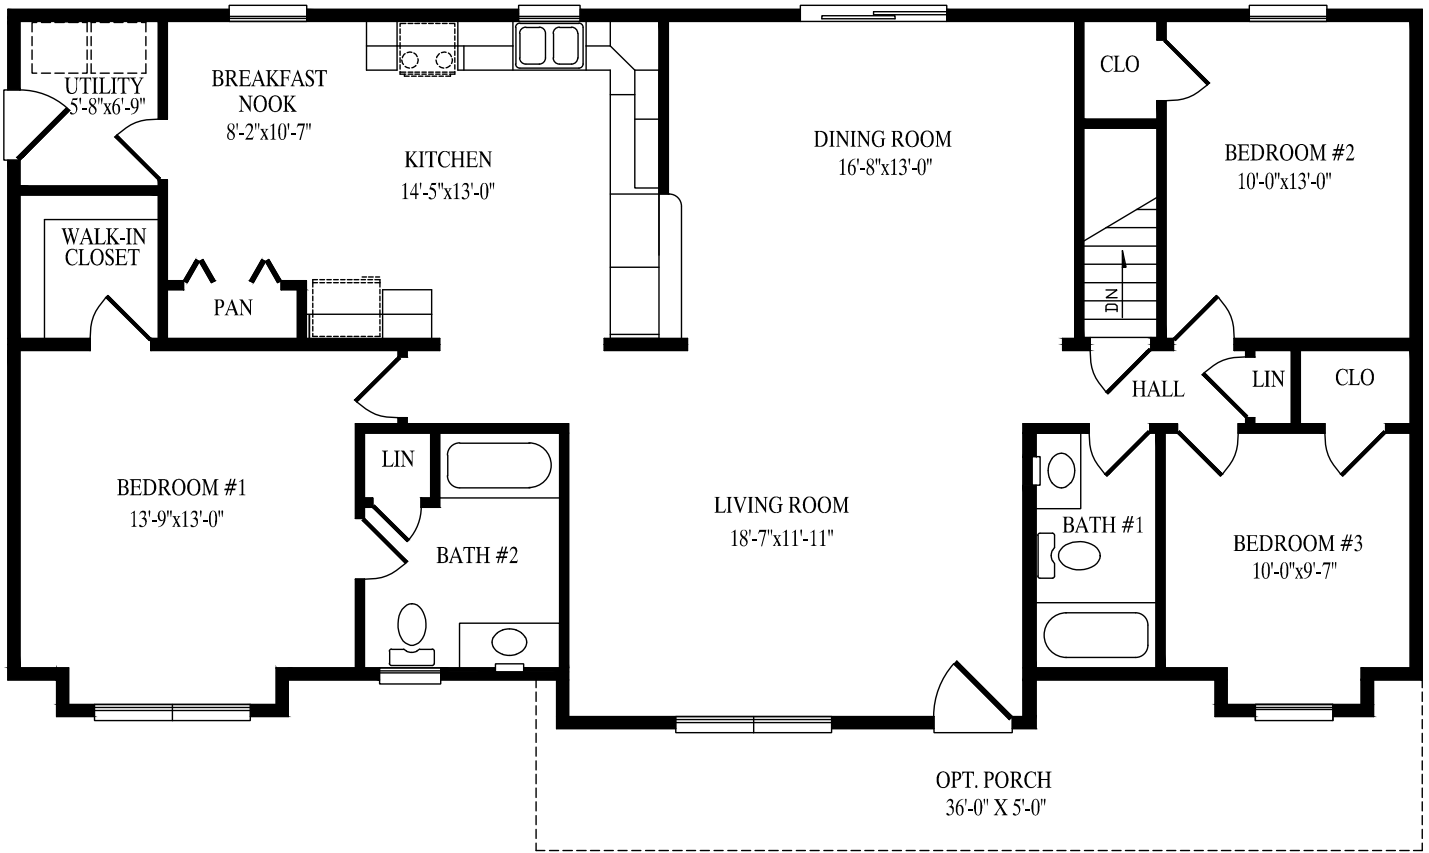

27' 6" x 56' Ranch
1540 sq. ft.

MILL RUN

MONTOUR

Montour

34' 6" x 52' Ranch
1608 sq. ft.

Pebble Creek

49' x 40' Ranch

1628 sq. ft. first floor

2168 sq. ft. first & second floors

PEBBLE CREEK

MILL BROOK

Mill Brook

27' 6" x 62' Ranch
1705 sq. ft.

Cedar Knoll

27' 6" x 58' Ranch

1658 sq. ft.