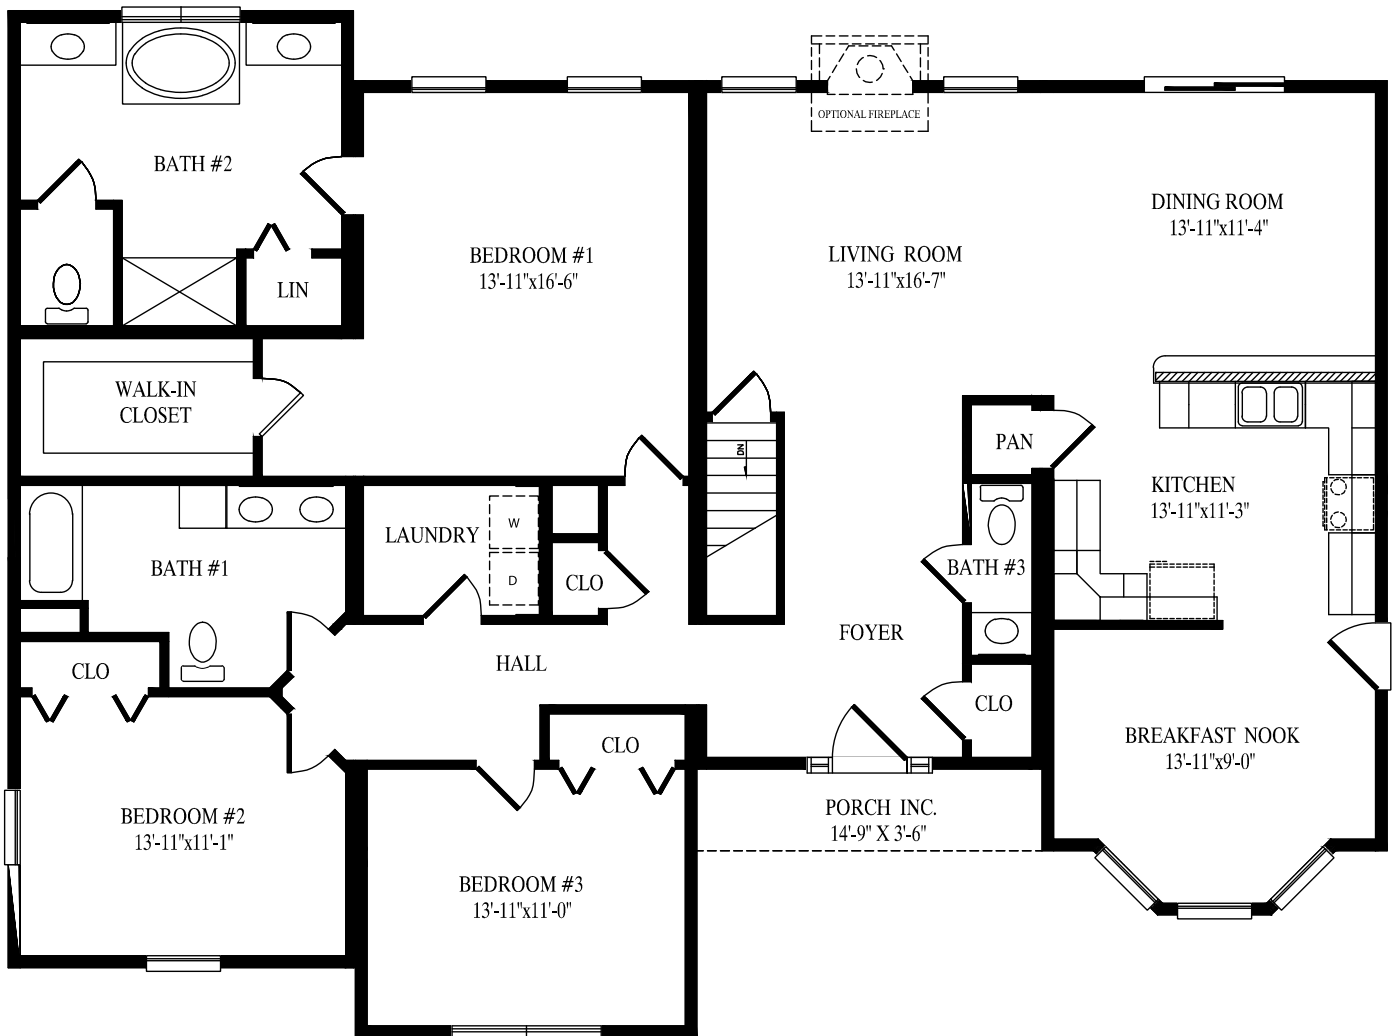

27' 6" x 56' Ranch
1540 sq. ft.

MILL RUN

MONTOUR

Montour

34' 6" x 52' Ranch
1608 sq. ft.

Pebble Creek

49' x 40' Ranch

1628 sq. ft. first floor

SPRING GROVE

WILLOW CREEK

Willow Creek

27' 6" x 64' Ranch

1760 sq. ft.

Boones Creek

41' 4" x 60' Ranch

1870 sq. ft.

BOONES CREEK

SOUTH HILL

South Hill

44' x 59' 1" Ranch
2155 sq. ft.

Popular Exterior Options...

Single Unit Extension

Bump Out

Reverse Gable