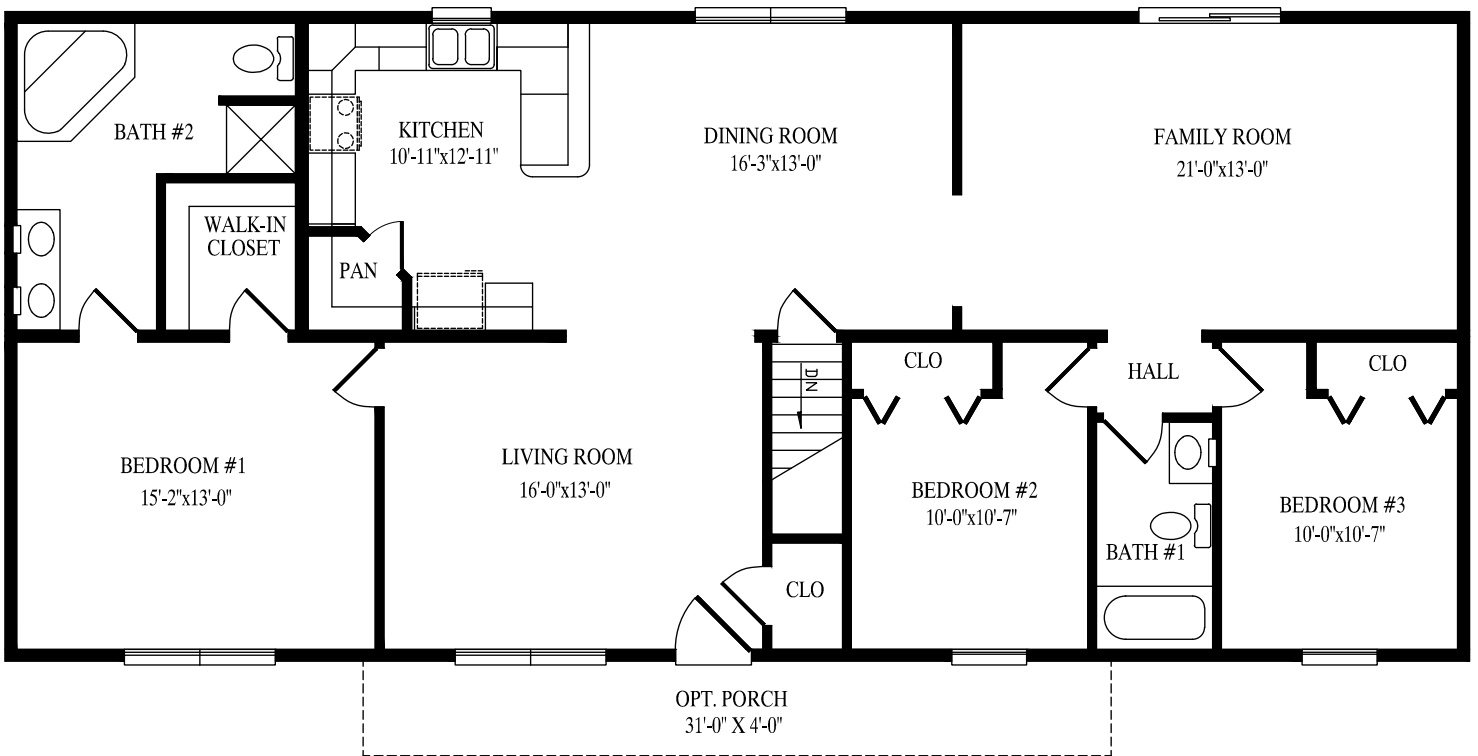

27' 6" x 56' Ranch
1540 sq. ft.

MILL RUN

MONTOUR

Montour

34' 6" x 52' Ranch
1608 sq. ft.

Pebble Creek

49' x 40' Ranch

1628 sq. ft. first floor

2168 sq. ft. first & second floors

PEBBLE CREEK

MILL BROOK

Mill Brook

27' 6" x 62' Ranch
1705 sq. ft.

Cedar Knoll

27' 6" x 58' Ranch

1658 sq. ft.

SPRING GROVE

WILLOW CREEK

Willow Creek

27' 6" x 64' Ranch

1760 sq. ft.

Boones Creek

41' 4" x 60' Ranch

1870 sq. ft.