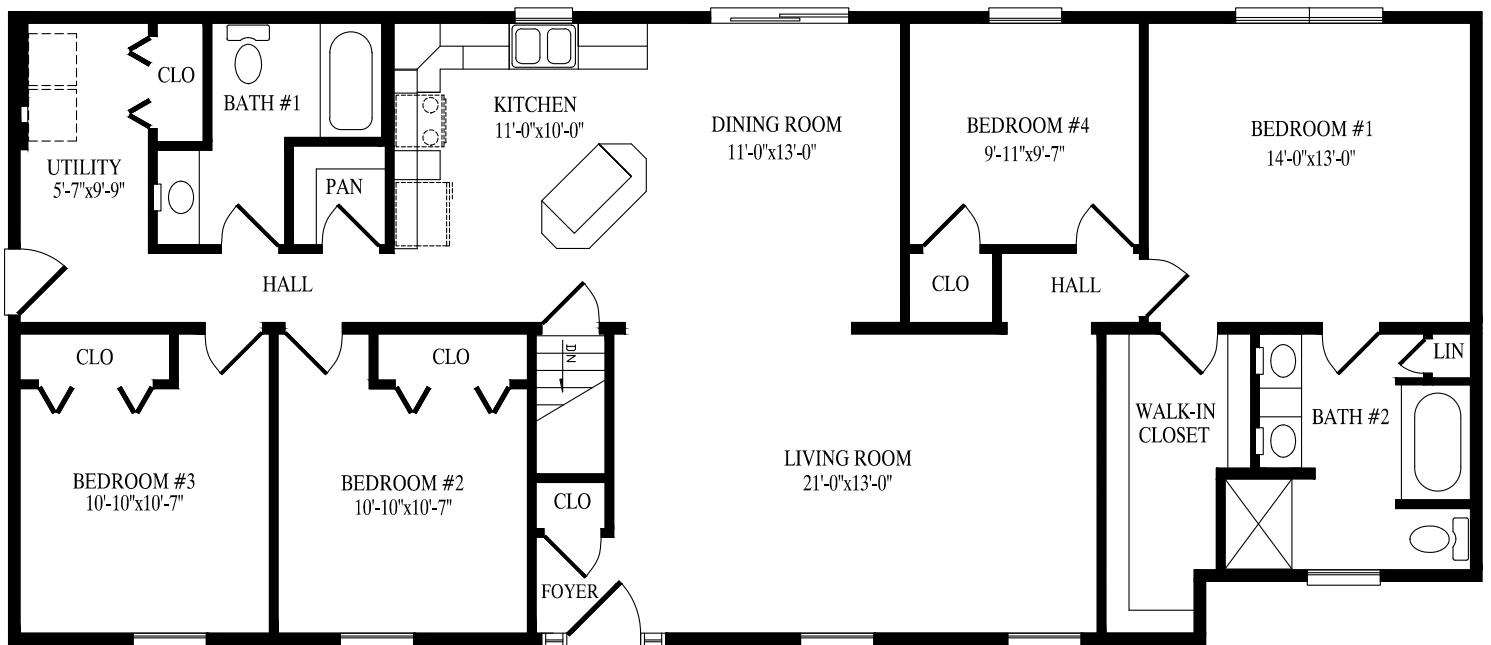

Brook Park

27' 6" x 64' Ranch
1727 sq. ft.