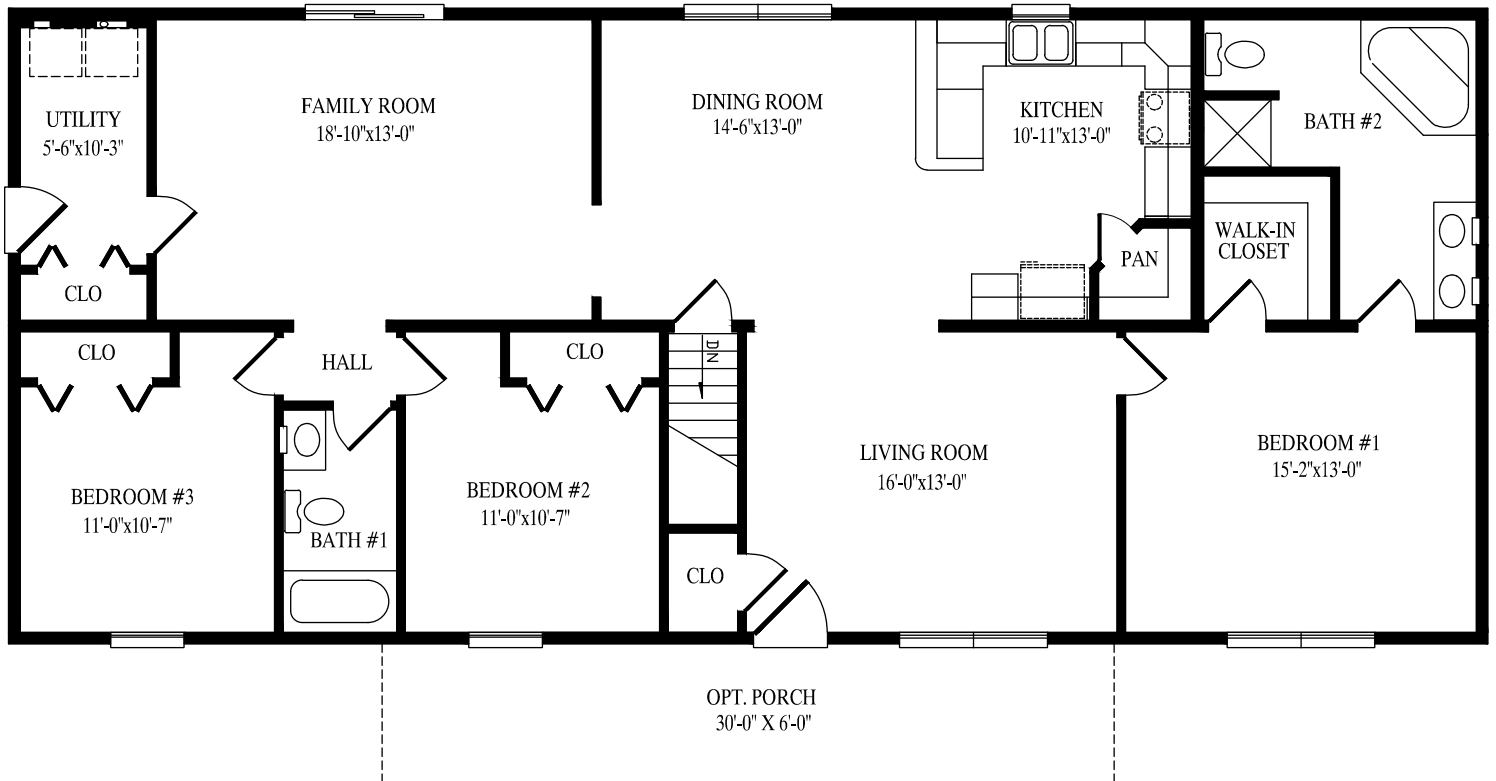

SPRING GROVE

WILLOW CREEK

Willow Creek

27' 6" x 64' Ranch

1760 sq. ft.

Boones Creek

41' 4" x 60' Ranch

1870 sq. ft.

BOONES CREEK

SOUTH HILL

South Hill

44' x 59' 1" Ranch
2155 sq. ft.

Popular Exterior Options...

Single Unit Extension

Bump Out

Reverse Gable