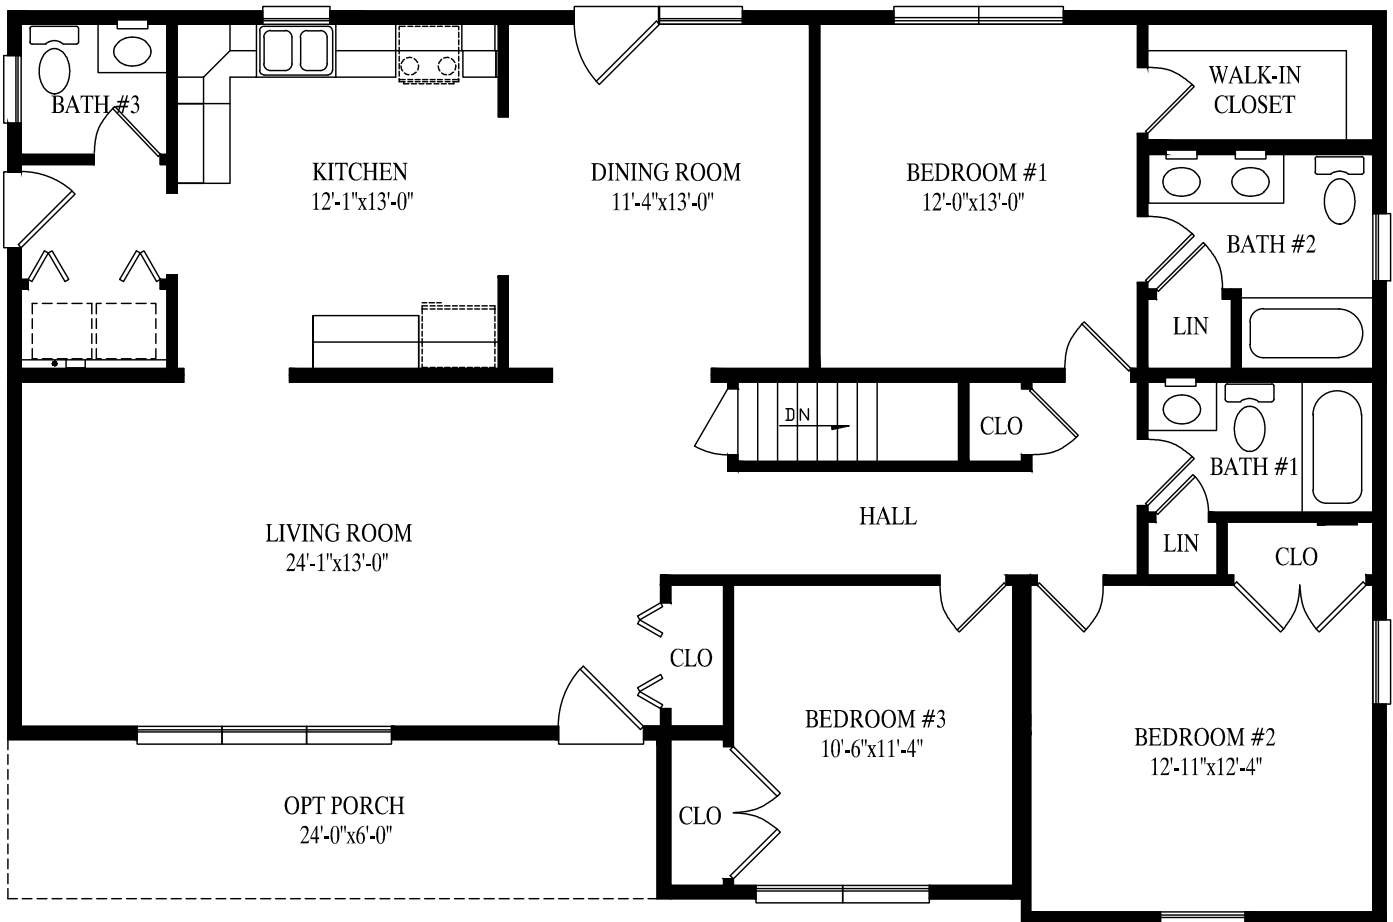

Stone Ridge

27' 6" x 52' Ranch
1430 sq. ft.

Timber Ridge

27' 6" x 56' Ranch

1503 sq. ft.

TIMBER RIDGE

LAUREL HILL

Laurel Hill

27' 6" x 56' Ranch
1540 sq. ft.

MILL RUN

MONTOUR

Montour

34' 6" x 52' Ranch
1608 sq. ft.

Pebble Creek

49' x 40' Ranch

1628 sq. ft. first floor

2168 sq. ft. first & second floors

PEBBLE CREEK

MILL BROOK

Mill Brook

27' 6" x 62' Ranch
1705 sq. ft.

Cedar Knoll

27' 6" x 58' Ranch

1658 sq. ft.