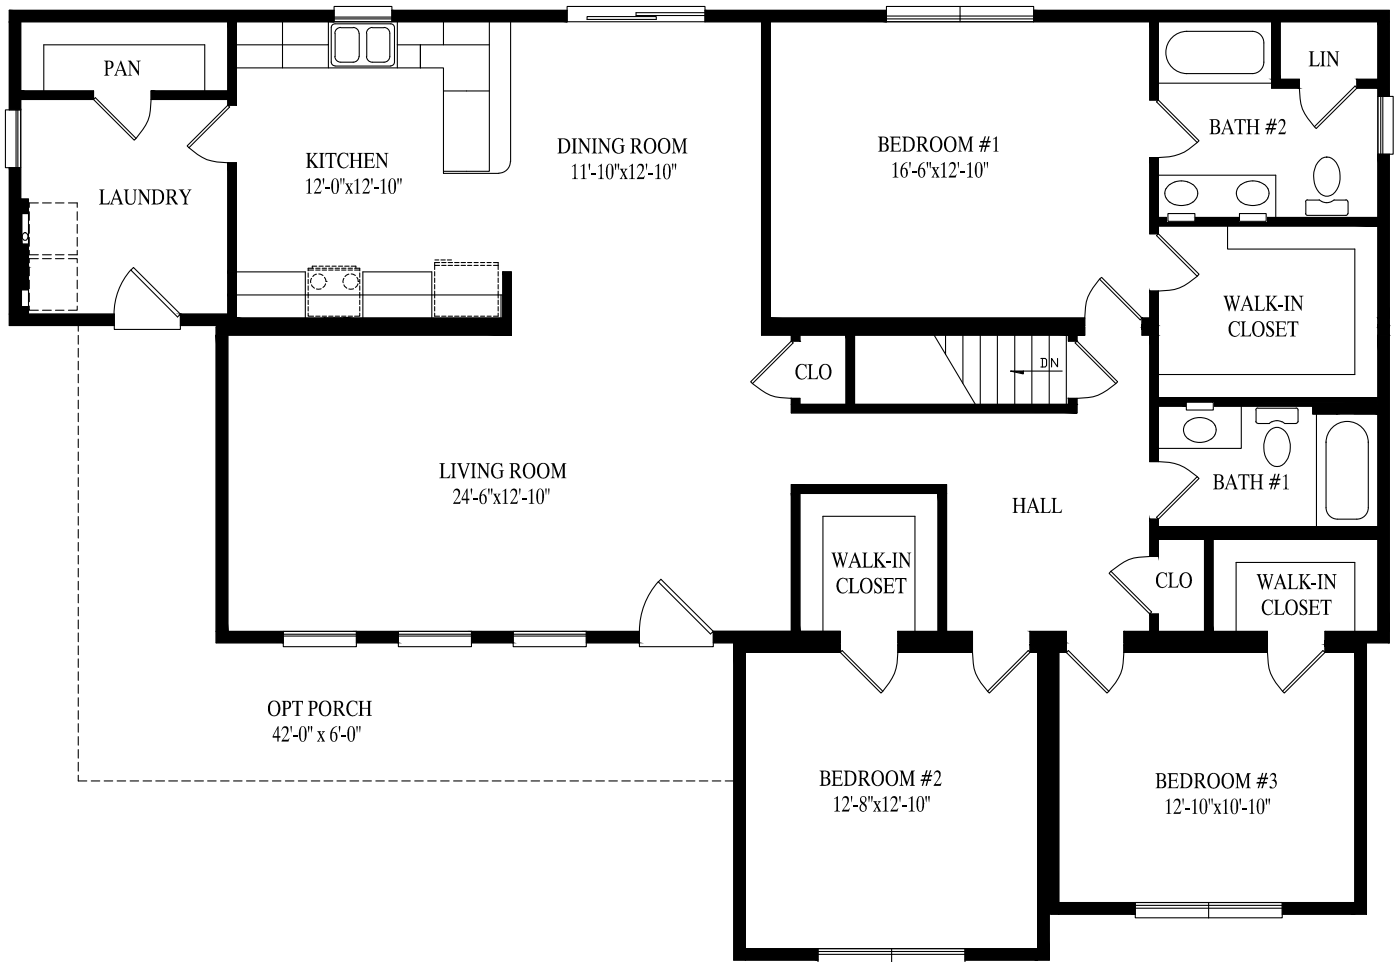

27' 6" x 56' Ranch
1540 sq. ft.

MILL RUN

MONTOUR

Montour

34' 6" x 52' Ranch
1608 sq. ft.

Pebble Creek

49' x 40' Ranch

1628 sq. ft. first floor

SPRING GROVE

WILLOW CREEK

Willow Creek

27' 6" x 64' Ranch

1760 sq. ft.

Boones Creek

41' 4" x 60' Ranch

1870 sq. ft.

BOONES CREEK

SOUTH HILL

South Hill

44' x 59' 1" Ranch
2155 sq. ft.

Popular Exterior Options...

Single Unit Extension

Bump Out

Reverse Gable