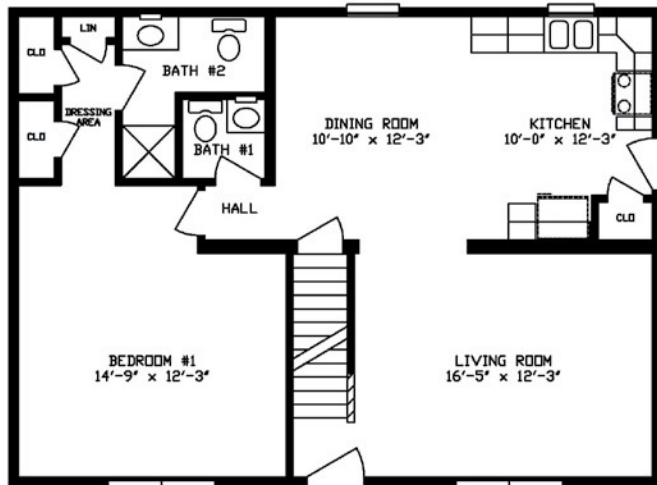

# Alpine Series — CAPE

7172 Route 522N | Middleburg, PA 17842  
570.837.2333 | 1.800.326.9524 | fax 570.837.2346 | [www.apexhomesofpa.com](http://www.apexhomesofpa.com)

**2632 Alpine Cape 142**  
843 Sq. Ft.

**2632 Alpine Cape 144**  
843 Sq. Ft.

**2636 Alpine Cape 146**  
948 Sq. Ft.

**2636 Alpine Cape 148**  
948 Sq. Ft.

**2640 Alpine Cape 150**  
1,053 Sq. Ft.

**2640 Alpine Cape 152**  
1,053 Sq. Ft.

**2644 Alpine Cape 154**

1,159 Sq. Ft.

**2644 Alpine Cape 156**

1,159 Sq. Ft.

**2648 Alpine Cape 158**

1,264 Sq. Ft.

**2648 Alpine Cape 160**

1,264 Sq. Ft.

**2652 Alpine Cape 162**