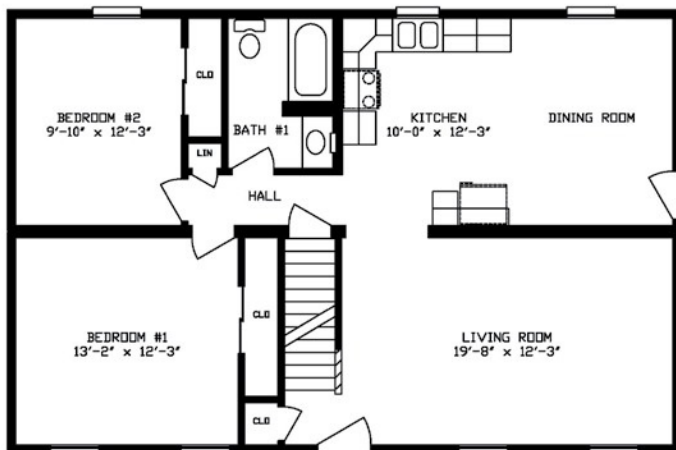

# Alpine Series — CAPE

7172 Route 522N | Middleburg, PA 17842  
570.837.2333 | 1.800.326.9524 | fax 570.837.2346 | [www.apexhomesofpa.com](http://www.apexhomesofpa.com)

**2632 Alpine Cape 142**  
843 Sq. Ft.

**2632 Alpine Cape 144**  
843 Sq. Ft.

**2636 Alpine Cape 146**  
948 Sq. Ft.

**2636 Alpine Cape 148**  
948 Sq. Ft.

**2640 Alpine Cape 150**  
1,053 Sq. Ft.

**2640 Alpine Cape 152**  
1,053 Sq. Ft.

**2644 Alpine Cape 154**