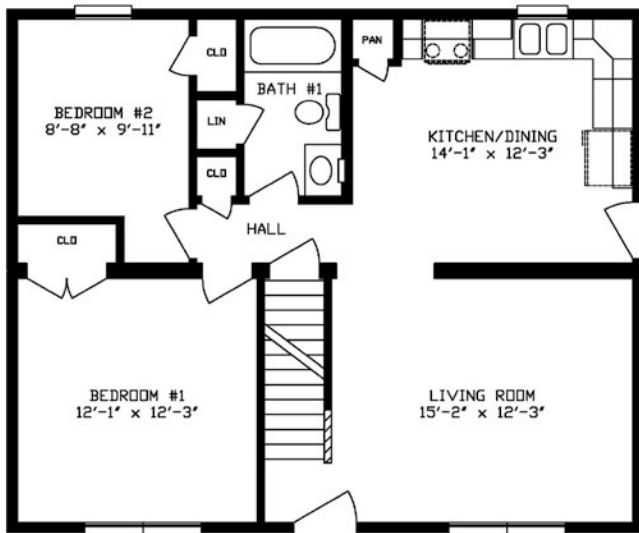

# Alpine Series — CAPE

7172 Route 522N | Middleburg, PA 17842  
570.837.2333 | 1.800.326.9524 | fax 570.837.2346 | [www.apexhomesofpa.com](http://www.apexhomesofpa.com)

**2632 Alpine Cape 142**  
843 Sq. Ft.

**2632 Alpine Cape 144**  
843 Sq. Ft.

**2636 Alpine Cape 146**  
948 Sq. Ft.

**2636 Alpine Cape 148**  
948 Sq. Ft.

**2640 Alpine Cape 150**  
1,053 Sq. Ft.

**2640 Alpine Cape 152**  
1,053 Sq. Ft.

**2644 Alpine Cape 154**