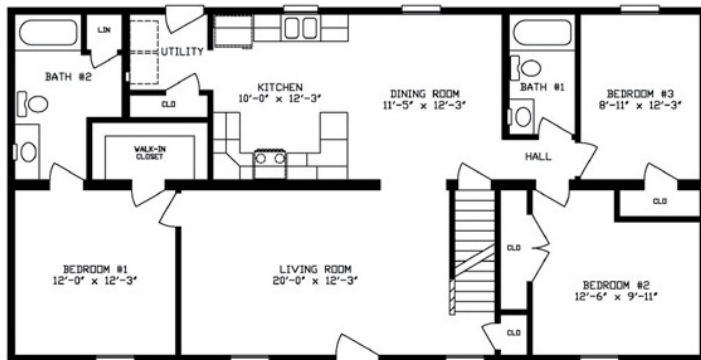

**2632 Alpine Cape 144**  
843 Sq. Ft.

**2636 Alpine Cape 146**  
948 Sq. Ft.

**2636 Alpine Cape 148**  
948 Sq. Ft.

**2640 Alpine Cape 150**  
1,053 Sq. Ft.

**2640 Alpine Cape 152**  
1,053 Sq. Ft.

**2644 Alpine Cape 154**

1,159 Sq. Ft.

**2644 Alpine Cape 156**

1,159 Sq. Ft.

**2648 Alpine Cape 158**

1,264 Sq. Ft.

**2648 Alpine Cape 160**

1,264 Sq. Ft.

**2652 Alpine Cape 162**

1,369 Sq. Ft.

**2428 Alpine Cape 164**

1,369 Sq. Ft.

*APEX*  

---

*HOMES*

[www.apexhomesofpa.com](http://www.apexhomesofpa.com)

7172 Route 522N | Middleburg, PA 17842  
570.837.2333 | 1.800.326.9524 | fax 570.837.2346