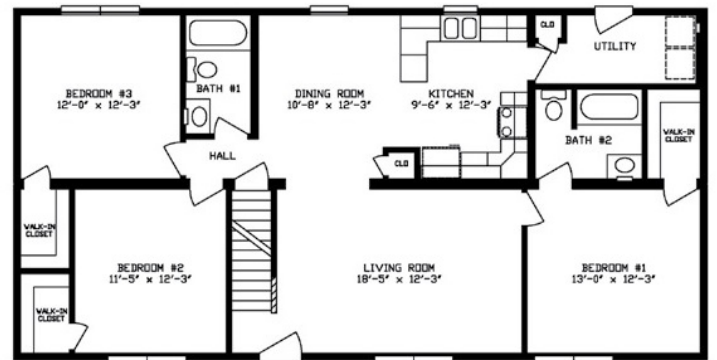

**2632 Alpine Cape 144**  
843 Sq. Ft.

**2636 Alpine Cape 146**  
948 Sq. Ft.

**2636 Alpine Cape 148**  
948 Sq. Ft.

**2640 Alpine Cape 150**  
1,053 Sq. Ft.

**2640 Alpine Cape 152**  
1,053 Sq. Ft.

**2644 Alpine Cape 154**

1,159 Sq. Ft.

**2644 Alpine Cape 156**

1,159 Sq. Ft.

**2648 Alpine Cape 158**

1,264 Sq. Ft.

**2648 Alpine Cape 160**

1,264 Sq. Ft.

**2652 Alpine Cape 162**

1,369 Sq. Ft.

**2428 Alpine Cape 164**

1,369 Sq. Ft.

*APEX*  

---

*HOMES*

[www.apexhomesofpa.com](http://www.apexhomesofpa.com)

7172 Route 522N | Middleburg, PA 17842  
570.837.2333 | 1.800.326.9524 | fax 570.837.2346