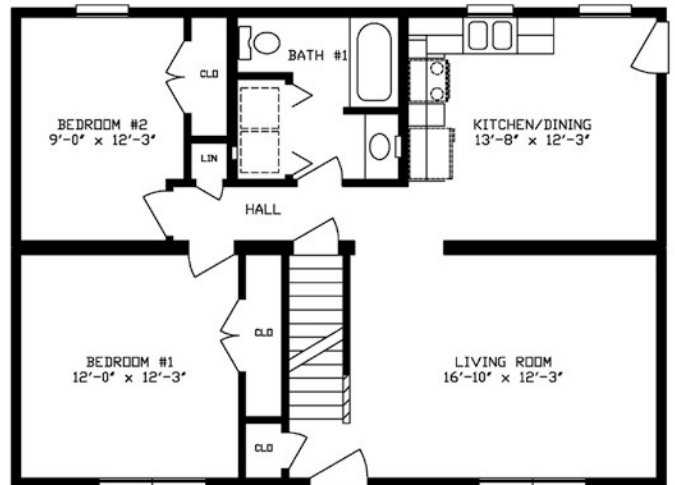

# Alpine Series — CAPE

7172 Route 522N | Middleburg, PA 17842  
570.837.2333 | 1.800.326.9524 | fax 570.837.2346 | [www.apexhomesofpa.com](http://www.apexhomesofpa.com)

**2632 Alpine Cape 142**  
843 Sq. Ft.

**2632 Alpine Cape 144**  
843 Sq. Ft.

**2636 Alpine Cape 146**  
948 Sq. Ft.

**2636 Alpine Cape 148**  
948 Sq. Ft.

**2640 Alpine Cape 150**  
1,053 Sq. Ft.

**2640 Alpine Cape 152**  
1,053 Sq. Ft.

**2644 Alpine Cape 154**

1,159 Sq. Ft.

**2644 Alpine Cape 156**

1,159 Sq. Ft.

**2648 Alpine Cape 158**

1,264 Sq. Ft.

**2648 Alpine Cape 160**

1,264 Sq. Ft.

**2652 Alpine Cape 162**