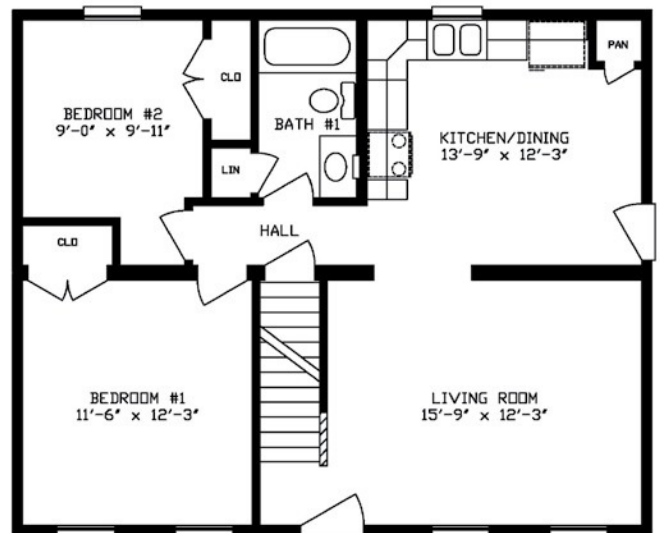

# Alpine Series — CAPE

7172 Route 522N | Middleburg, PA 17842  
570.837.2333 | 1.800.326.9524 | fax 570.837.2346 | [www.apexhomesofpa.com](http://www.apexhomesofpa.com)

**2632 Alpine Cape 142**  
843 Sq. Ft.

**2632 Alpine Cape 144**  
843 Sq. Ft.

**2636 Alpine Cape 146**  
948 Sq. Ft.

**2636 Alpine Cape 148**  
948 Sq. Ft.

**2640 Alpine Cape 150**  
1,053 Sq. Ft.

**2640 Alpine Cape 152**  
1,053 Sq. Ft.

**2644 Alpine Cape 154**