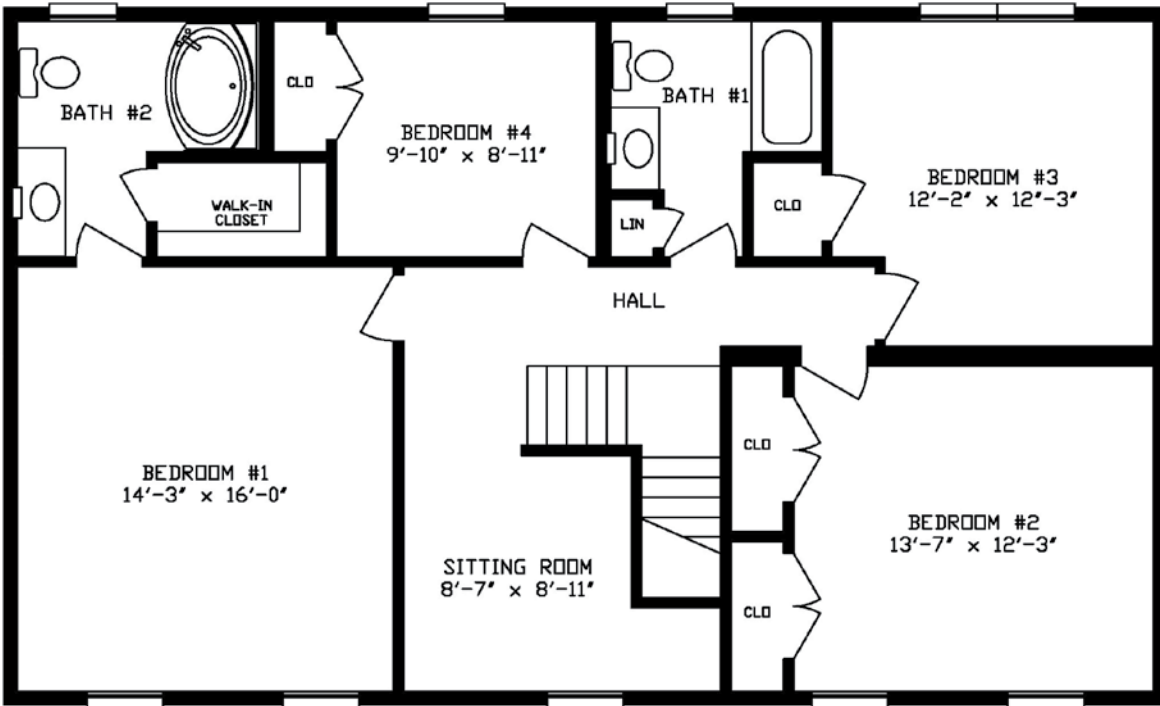

Second Floor

2640 Alpine 2-Story 180

2,106 Sq. Ft.

First Floor

Second Floor

2644 Alpine 2-Story 182
2,317 Sq. Ft.

First Floor

Second Floor

2644 Alpine 2-Story 184

2,317 Sq. Ft.

First Floor

Second Floor

APEX

HOMES

www.apexhomesofpa.com

7172 Route 522N | Middleburg, PA 17842
570.837.2333 | 1.800.326.9524 | fax 570.837.2346