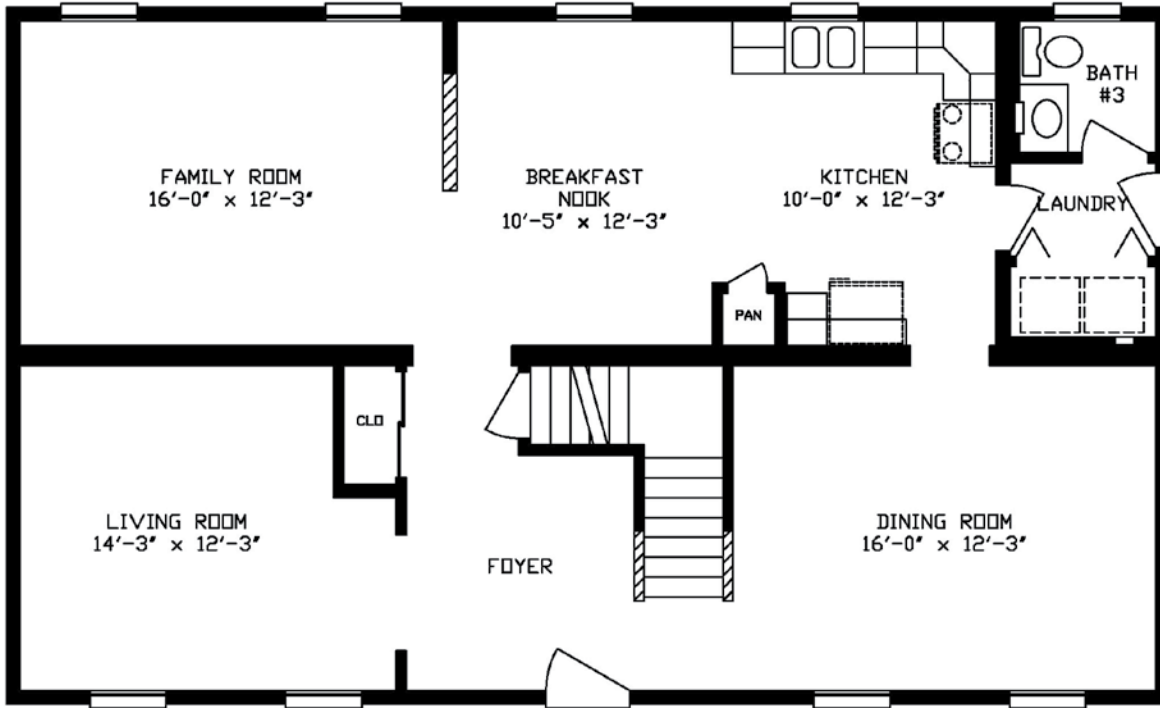

Second Floor

2640 Alpine 2-Story 180

2,106 Sq. Ft.

First Floor

Second Floor

2644 Alpine 2-Story 182
2,317 Sq. Ft.

First Floor

Second Floor

2644 Alpine 2-Story 184

2,317 Sq. Ft.

First Floor

Second Floor

APEX

HOMES

www.apexhomesofpa.com

7172 Route 522N | Middleburg, PA 17842
570.837.2333 | 1.800.326.9524 | fax 570.837.2346